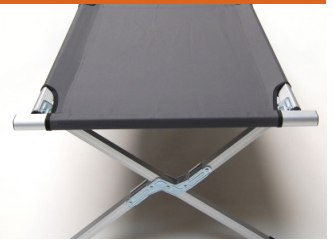

# ALUMINIUM FIELD COT

BEDDING ITEMS

## DESCRIPTION

- » Foldable bed - 1 person
- » Made of reinforced aluminium 1,1 mm
- » Easy to set up
- » Supplied in carrying bag with handle

## MATERIAL

FRAME	Reinforced aluminium 1,1 mm
FABRIC	Polyester 600 D
COLOR	Dark grey
LOGO PRINTING	Upon customer request

## DIMENSIONS

LENGTH x WIDTH x HEIGHT	189 x 64 x 42 cm
WEIGHT	5,5 kg