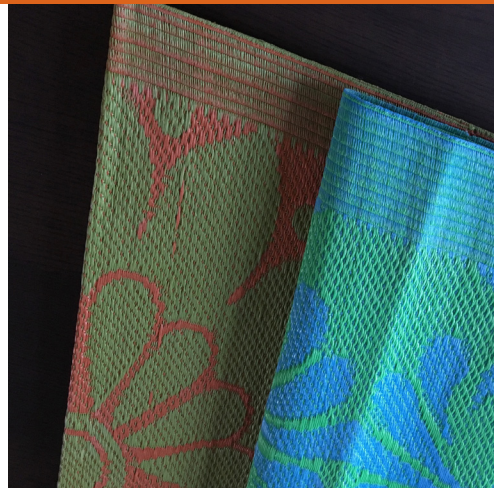

SLEEPING MAT

BEDDING ITEMS

DESCRIPTION

» 1 person synthetic sleeping mat

UNHCR STANDARD

CUSTOMER REFERENCE

02020

MATERIAL

MATERIAL	Made of 100% synthetic yarns (recycled raw material) Minimum 1000 tubes in weft per meter length
YARN	Tightly woven 2/2 twill structure using a mono-lament or multi-lament warp and thick tape PP or polyester yarn in weft
COLOR	Assorted, with neutral design
LOGO PRINTING	Upon customer request