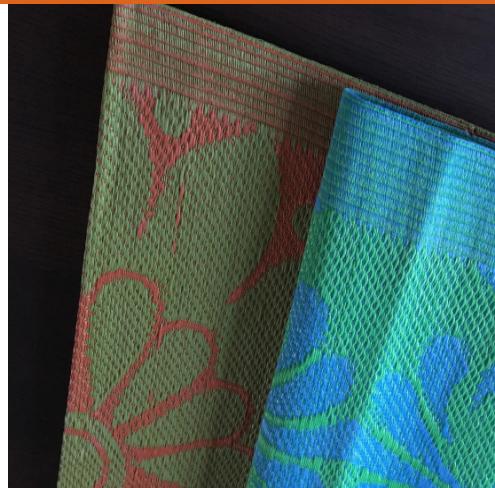

SLEEPING MAT

BEDDING ITEMS

DESCRIPTION

» 1 person synthetic sleeping mat

UNHCR STANDARD

CUSTOMER REFERENCE

02020

MATERIAL

MATERIAL	Made of 100% synthetic yarns (recycled raw material)
	Minimum 1000 tubes in weft per meter length
YARN	Tightly woven 2/2 twill structure using a mono-lament or multi-lament warp and thick tape PP or polyester yarn in weft
COLOR	Assorted, with neutral design
LOGO PRINTING	Upon customer request